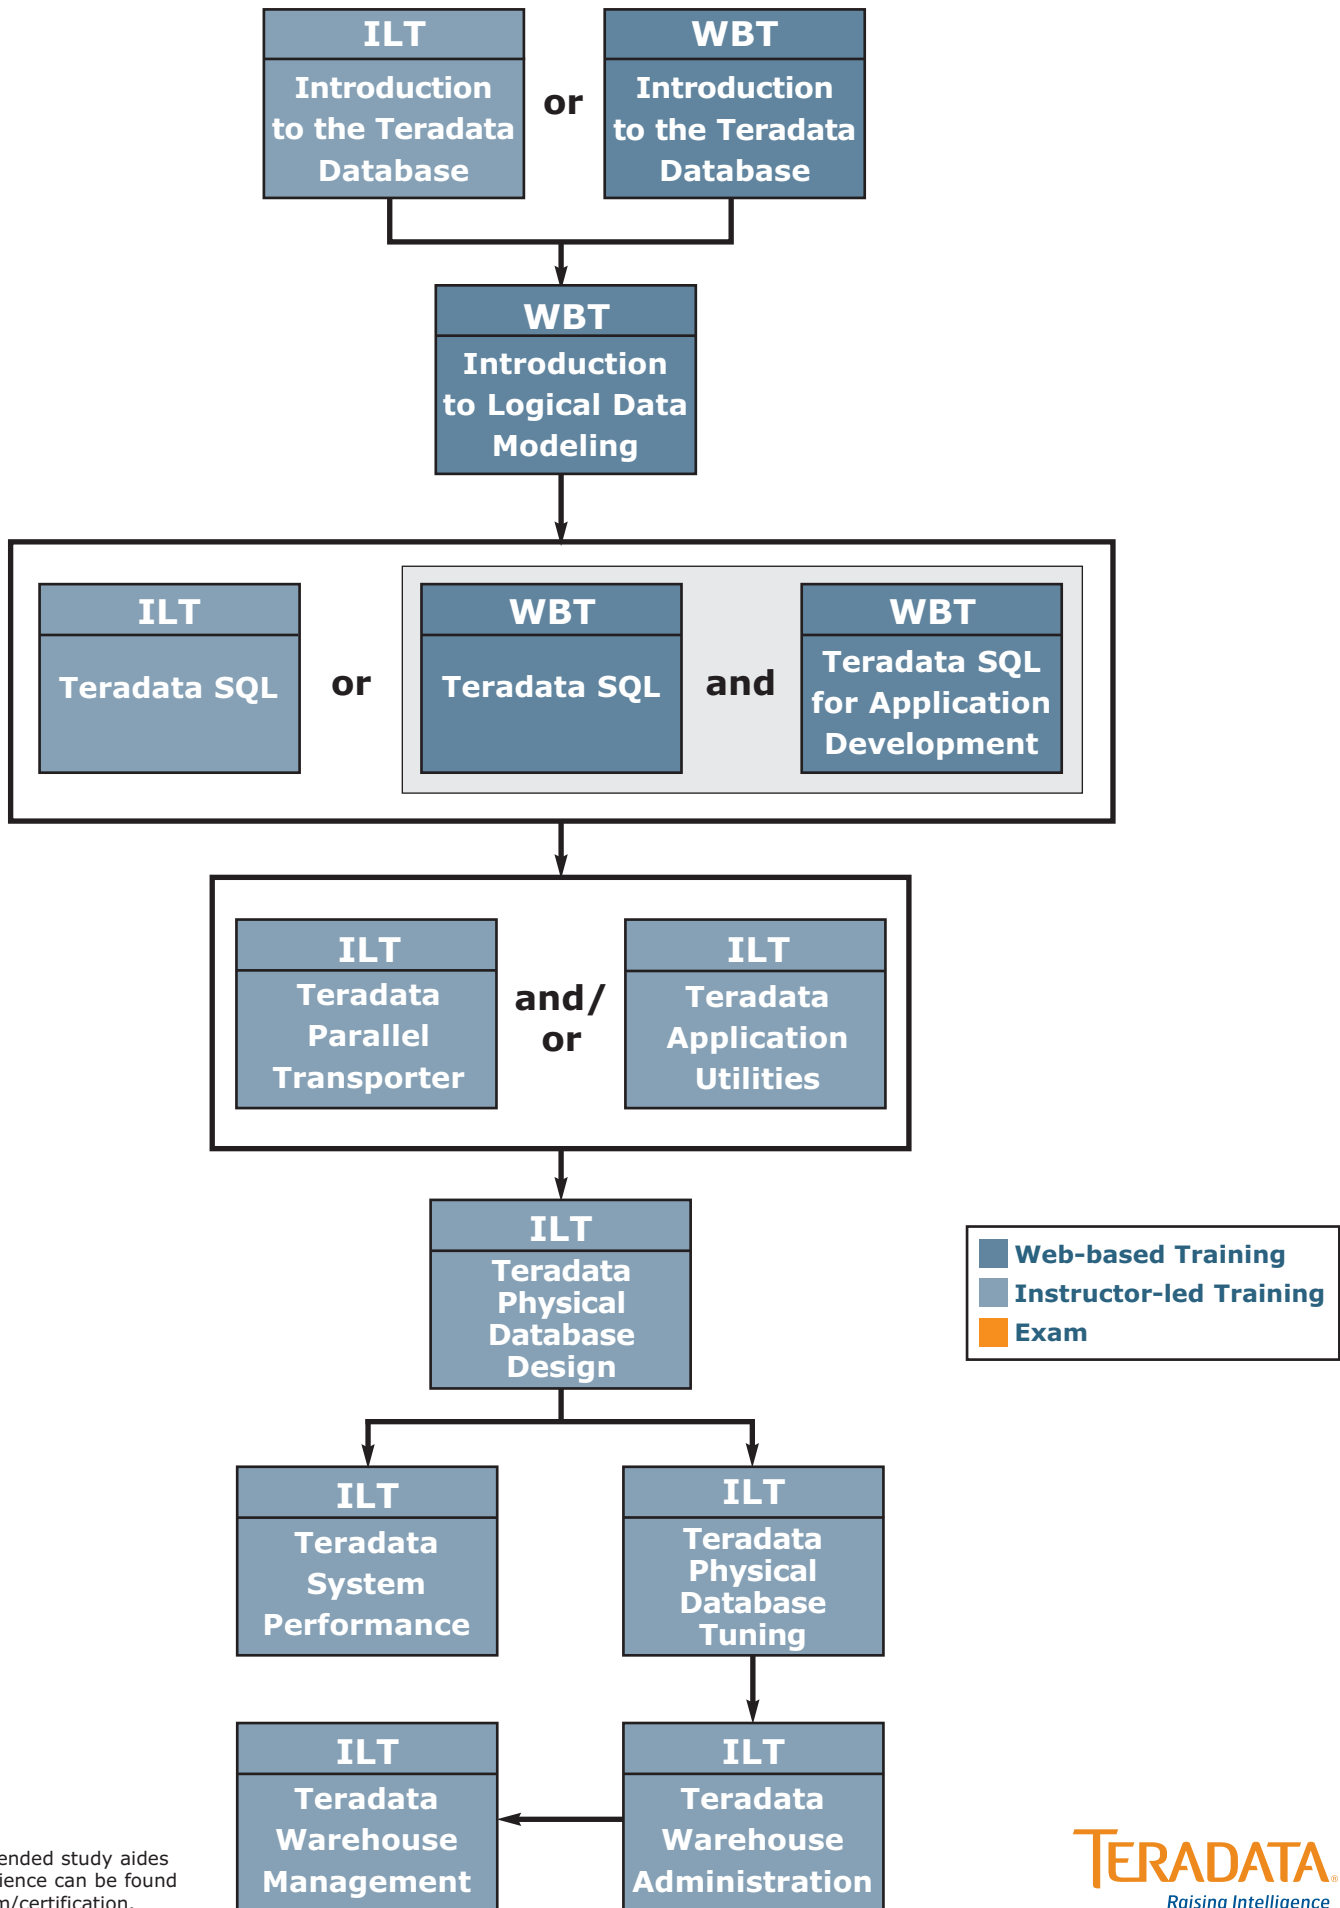

Data Warehouse Administrator Curriculum Map

*Additional recommended study aides and minimum experience can be found at www.teradata.com/certification.